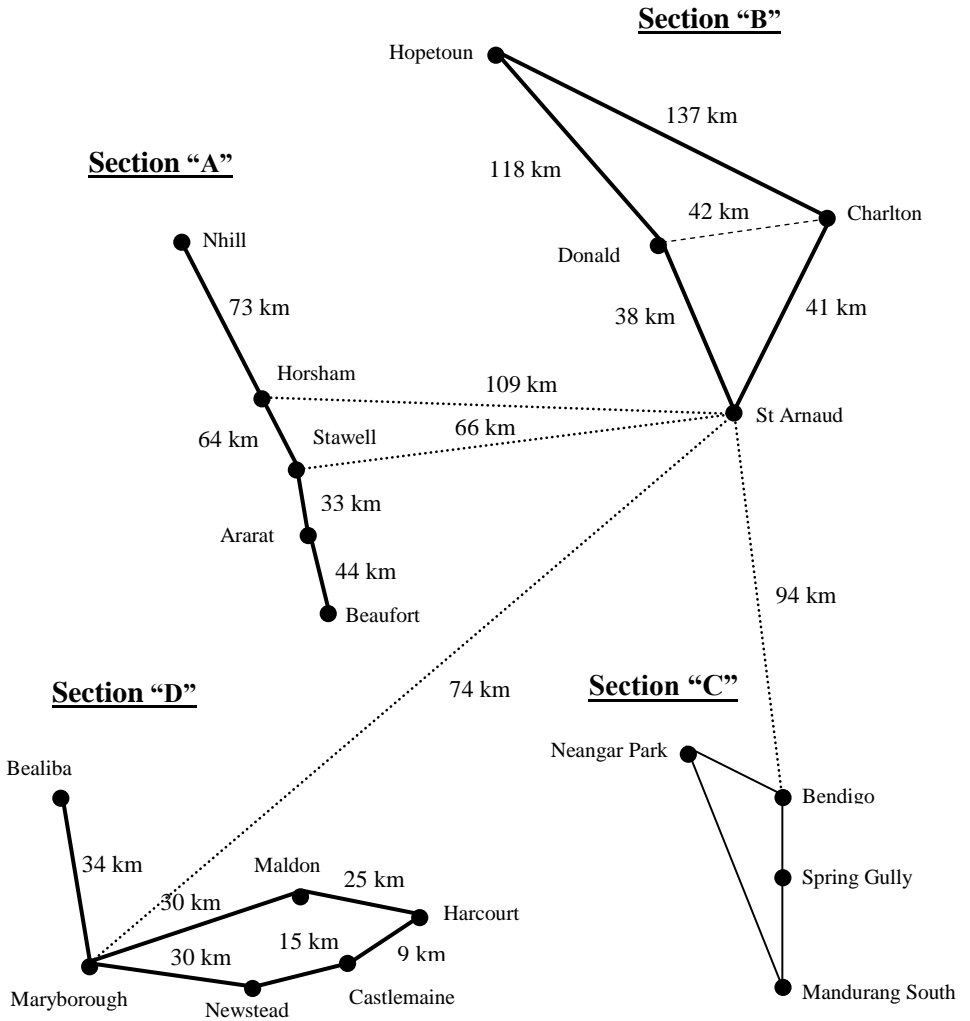

# Midland Zone

In 1983 due to the vast distance to travel from one end of the Zone to the other, it was decided to divide the Zone into four sections. Each section held one Zone event per year on a rotating basis. This meant that each Section had the opportunity to compete at Zone level without having to travel long distances.

Section A – Ararat, Horsham, Nhill and Stawell.

Section B – Charlton, Donald and St Arnaud.

Section C – Bendigo, Mandurang South, Neangar Park and Spring Gully.

Section D – Bealiba, Castlemaine, Harcourt, Maldon, Maryborough and Newstead.

Section D – Bealiba, Castlemaine, Harcourt, Maldon, Maryborough and Newstead.

# 1. FOUR YEAR CALENDAR FOR SECTIONS